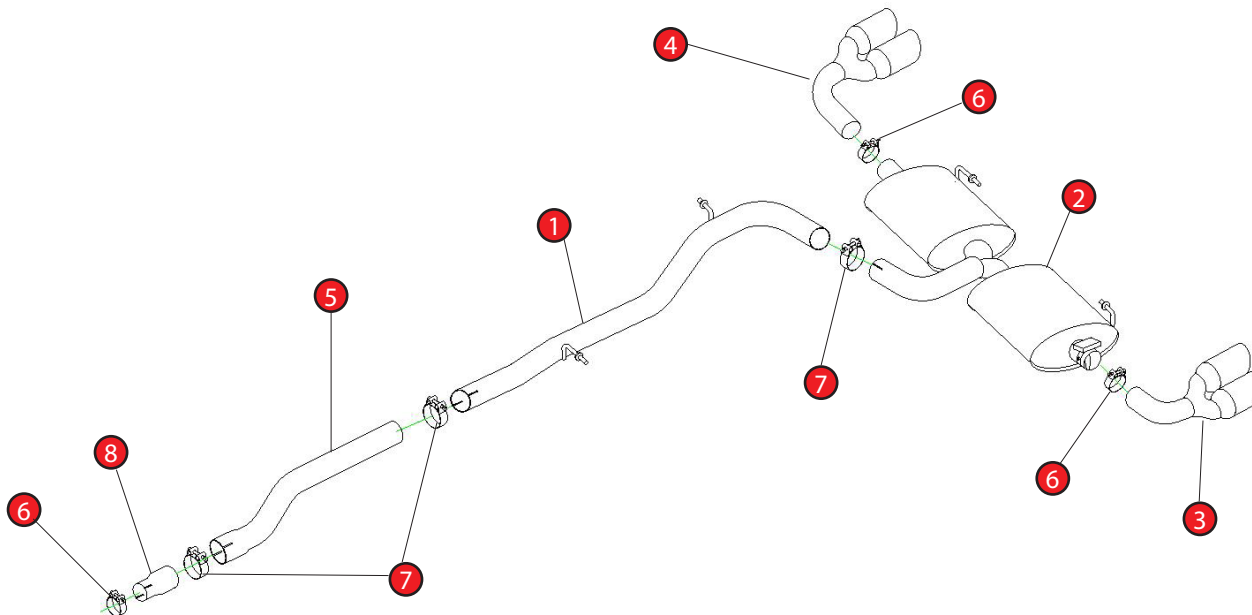

Case 6

CAR	Audi S1 2.0TFSi Quattro	PART NO.	SAUS045
YEAR	2014- Current	FIT KITS	189 FK
NOTES	Where not supplied use original fittings.	FEATURES	Pipe Diameter:- 70mm/2.75"

NO.	PART NO.	DESCRIPTION	QTY
1	569AU	Centre No Silencer	1
2	582AU	Rear Silencer with Electronic Valve	1
3	573AU49	L/H Trim	1
4	574AU49	R/H Trim	1
5	567AU	Front Pipe	1
Fit Kit			
6	Z016.10064	65mm H/D Clamps	3
7	Z016.10063	72mm H/D Clamps	3
8	AD73	Adaptor	1

E-MARK	N/A
DATE	21/10/16
ISSUE	02
AUTHORISED	S.Jackson

NOTE: ENSURE SCORPION SYSTEM IS CLEAR OF MOVING PARTS AND ALL ORIGINAL FUNCTIONS WORK CORRECTLY.

Checked By _____